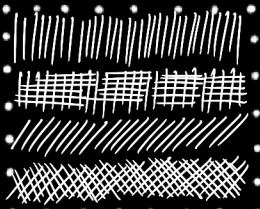

Mark making using scraper board tool

||| hatching
cross hatching
/// diagonal hatching
X diagonal cross hatching

gestural

dots short marks
dots long marks

Block shape hatching
close line

hatching using curved lines

Rabbit's eye, using curved hatching + hatching

A landscape with lake reflection using hatching + gestural

Key Terms

gestural - lines drawn freely and loosely.

close line shape - shapes with a closed outline. eg:

hatching - straight lines next to each other. The closer together the darker the shade.